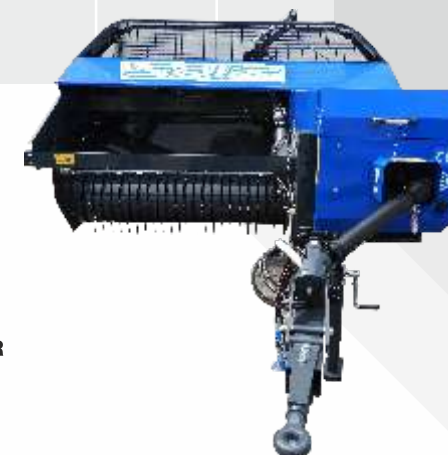

SQUARE BALER OFFSET SERIES

Square Baler used to compress, cut and rake crop into bales that are easy to handle , store and transport. A baler, most often called a hay baler is a piece of farm machinery used to compress a cut and rake crop (such as hay, cotton, flax straw, salt marsh hay, or silage) into compact bales that are easy to handle, transport, and store. Often, bales are configured to dry and preserve some intrinsic (e.g. the nutritional). value of the plants bundled.

TECHNICAL SPECIFICATIONS

Model Name	Knotters	HP	Bale			Pick-up	Machine Weight	Baler Dimension		
			W x H (cm)	L (cm)	Wt (Kg)	Cm	KG	Cm	Cm	Cm
SLSB -165	2	55 - 90	36X46	30-140	Up to 50	163	2000	553	253	188
SLSB -185						185				
SLSB -191						191				

INTERNATIONAL TRACTORS LIMITED

International Business Office: Teri School of Advanced Studies, Plot No.10, Institutional Area, Vasant Kunj, New Delhi-110070 (India)

Phone: +91 11 66 45 5200 | Work: Jalandhar Road, Hoshiarpur - 146022, Punjab (India) | Phone: +91-01882-522220/ 522221

Fax:+91- 01882-522222 | Email: info@solisworld.com | URL: www.solistractors.com

Auth. Dealer