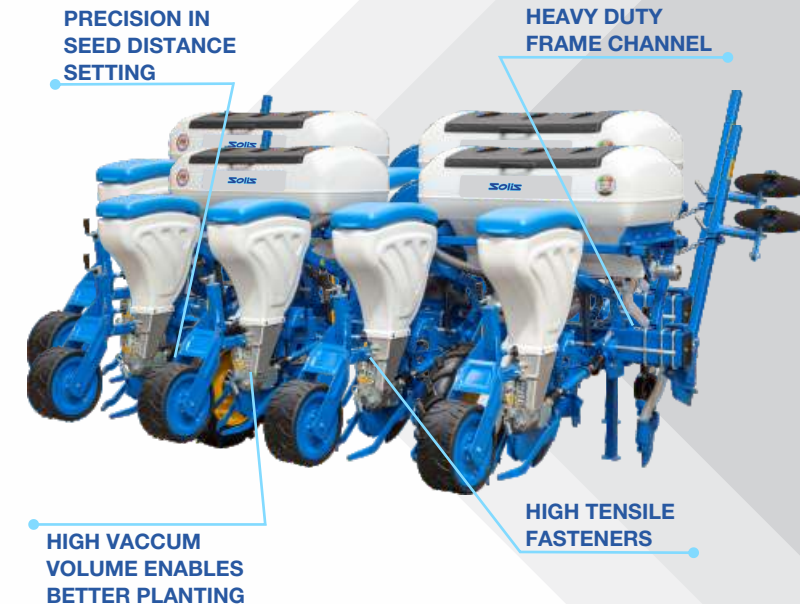

PNEUMATIC PLANTER

SALIENT FEATURES

- Precise metering device to sow seeds of different sizes such as maize, peas, sunflower, soybean, etc.
- Excellent fan system which is perfectly balanced , provides Continuous and required pressure.
- Regular and uniform seed distribution in field , which provides higher productivity.
- Fast sowing speed which ensure higher land coverage in less time.

PNEUMATIC PLANTER

Pneumatic Planters are precision agriculture implement developed keeping in mind to increase productivity and to ensure accurate seeding. Pneumatic planters works for all types of seeds, thanks to numerous seed disc available for different type of crops.

NO SEED BREAKAGE WHICH ENSURE LOSS OF SEEDS FOR PLANTING

HIGH VACCUM VOLUME ENABLES BETTER PLANTING

BETTER OPTIONS FOR VARIETY OF SEED DISCS

PRECISION IN SEED DISTANCE SETTING

PRECISION IN SEED DEPTH ADJUSTMENT